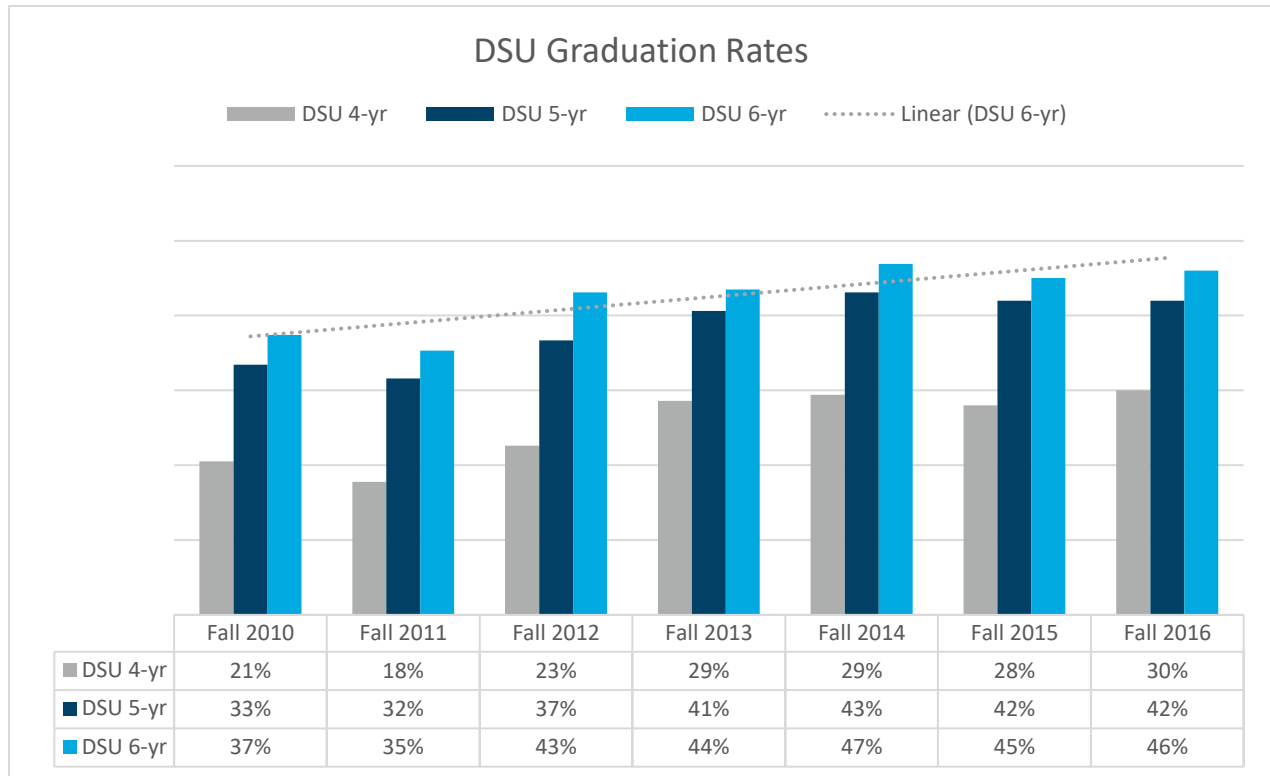

**Graduation Rate Summary
2010-2016 Cohorts
For First-time, Full-time, Baccalaureate Degree-seeking Freshmen**

Cohort	Average ACT	1 st Year Retention
Fall 2010	22.0	67%
Fall 2011	21.7	60%
Fall 2012	21.8	69%
Fall 2013	22.1	65%
Fall 2014	22.2	74%
Fall 2015	22.7	72%
Fall 2016	22.6	67%

Most Recent Peer Graduation Rates		
Category	System Peers	Other Peers
5-year Graduation Rate	53%	Not Available
6-year Graduation Rate	56%	56%

SDBOR Universities includes: Black Hills State University, Dakota State University, Northern State University, South Dakota School of Mines and Technology, South Dakota State University, and University of South Dakota. Graduation rate data from 2023 BOR Fact Book for fall 2016 cohort.